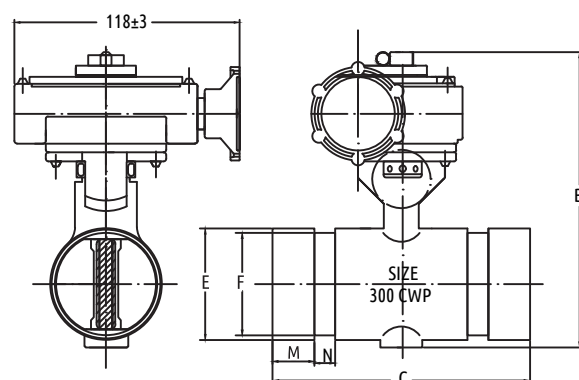

## Fig No.: BBG-300

### FEATURES & SPECIFICATIONS

- Factory installed UL listed double tamper switches
- Valve approved for indoor and outdoor use
- Grooved ends to suit BS or ANSI pipe size
- Working pressure : 300psi  
Max. Test Pressure : 600psi
- Max. working temperature : 250°F (120°C)

### DIMENSIONS (mm)

Size	1.25"/32	1.5"/40	2"/50	2.5"/65
<b>B</b>	138.9	145.9	159	175.5
<b>C</b>	98	102	104	114
<b>ØE</b>	42.4	48.3	60.3	73
<b>ØF</b>	38.99	45.09	57.15	69.09
<b>M</b>	15.88	15.88	15.88	15.88
<b>N</b>	7.95	7.95	7.95	7.95