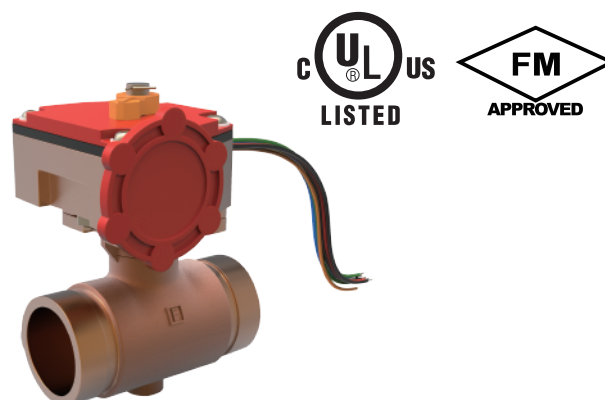

# FIREFLY BRONZE BUTTERFLY VALVE GROOVED ENDS

## 300PSI

### FEATURES & SPECIFICATIONS

- Factory installed UL listed double tamper switches
- Valve approved for indoor and outdoor use
- Grooved ends to suit BS or ANSI pipe size
- Working pressure : 300psi  
Max. Test Pressure : 600psi
- Max. working temperature : 250°F (120°C)

### MATERIALS LIST

Name	Material
Body	Bronze C836000
Disc	Stainless Steel AISI304
Handwheel	WCB
Seat	Viton
Indicator	Powder Metal
Housing	Forged Brass